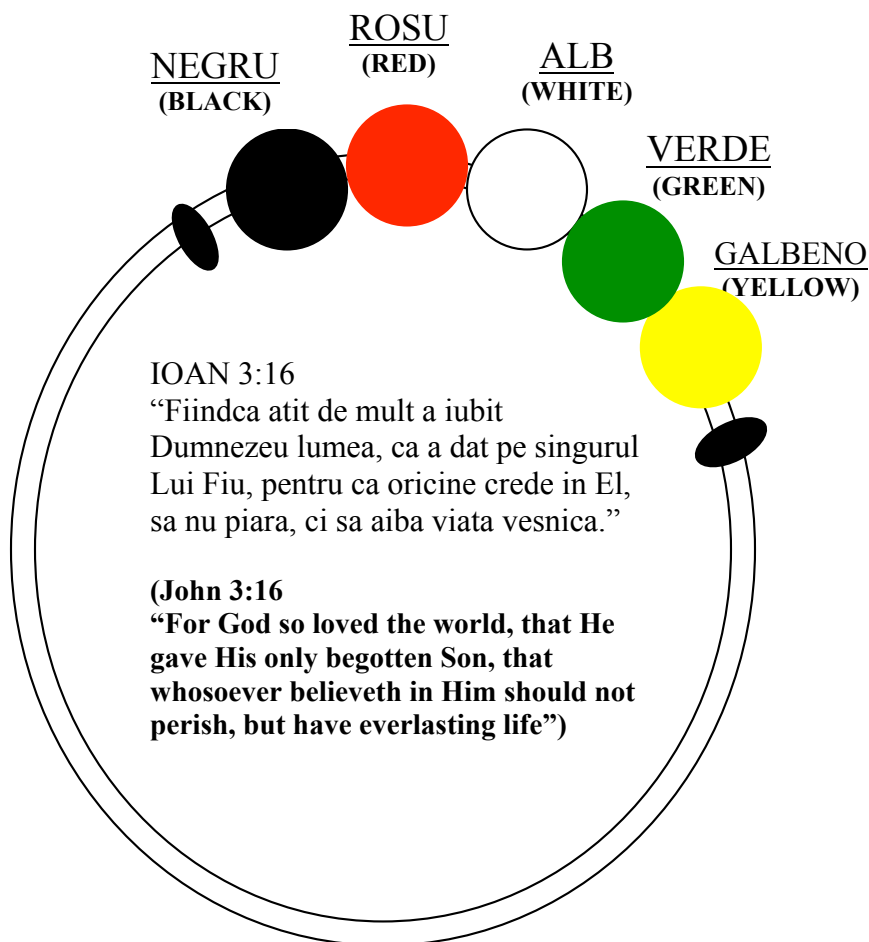

- o Fiecare va petrece viata vesnica undeva: fie in Rai fie in iad. Isus este singura cale in Rai. El a venit sa mintuiasca omenirea si sa daruiasca viata imbelsugata prin dragoste, bucurie, pace, credinta. Ai dori si tu sa-L primesti pe Isus astazi in viata ta, ca Domn si Mintuitor? Daca raspunsul tau e pozitiv, roage-te asa: Doamne Isuse, vin inaintea Ta sa-mi ierti pacatele si sa te invit in viata mea acum. Doresc ca Tu sa fii in control peste viata mea. Ajuta-ma, Isuse sa invat cum sa te las sa traieste prin mine. Amin!

(Everyone will spend eternity somewhere – either in heaven or hell. Jesus is the only way to heaven. He came to save men and give them life abundantly through love, joy, peace, and faith. Will you accept Him into your life today as Lord and Savior? If so, just pray a prayer something like this: Lord Jesus, I am coming to You to forgive me of my sin and come into my life today. I'm giving You control. Help me, Jesus, to learn how to let You live through me. Amen!)

BRATARA VESNICIE (ETERNITY BRACELET)

- o CERCUL reprezinta vesnicia: nu are nici inceput si nici sfirsit.
  (The CIRCLE represents eternity. There is no beginning and no end)